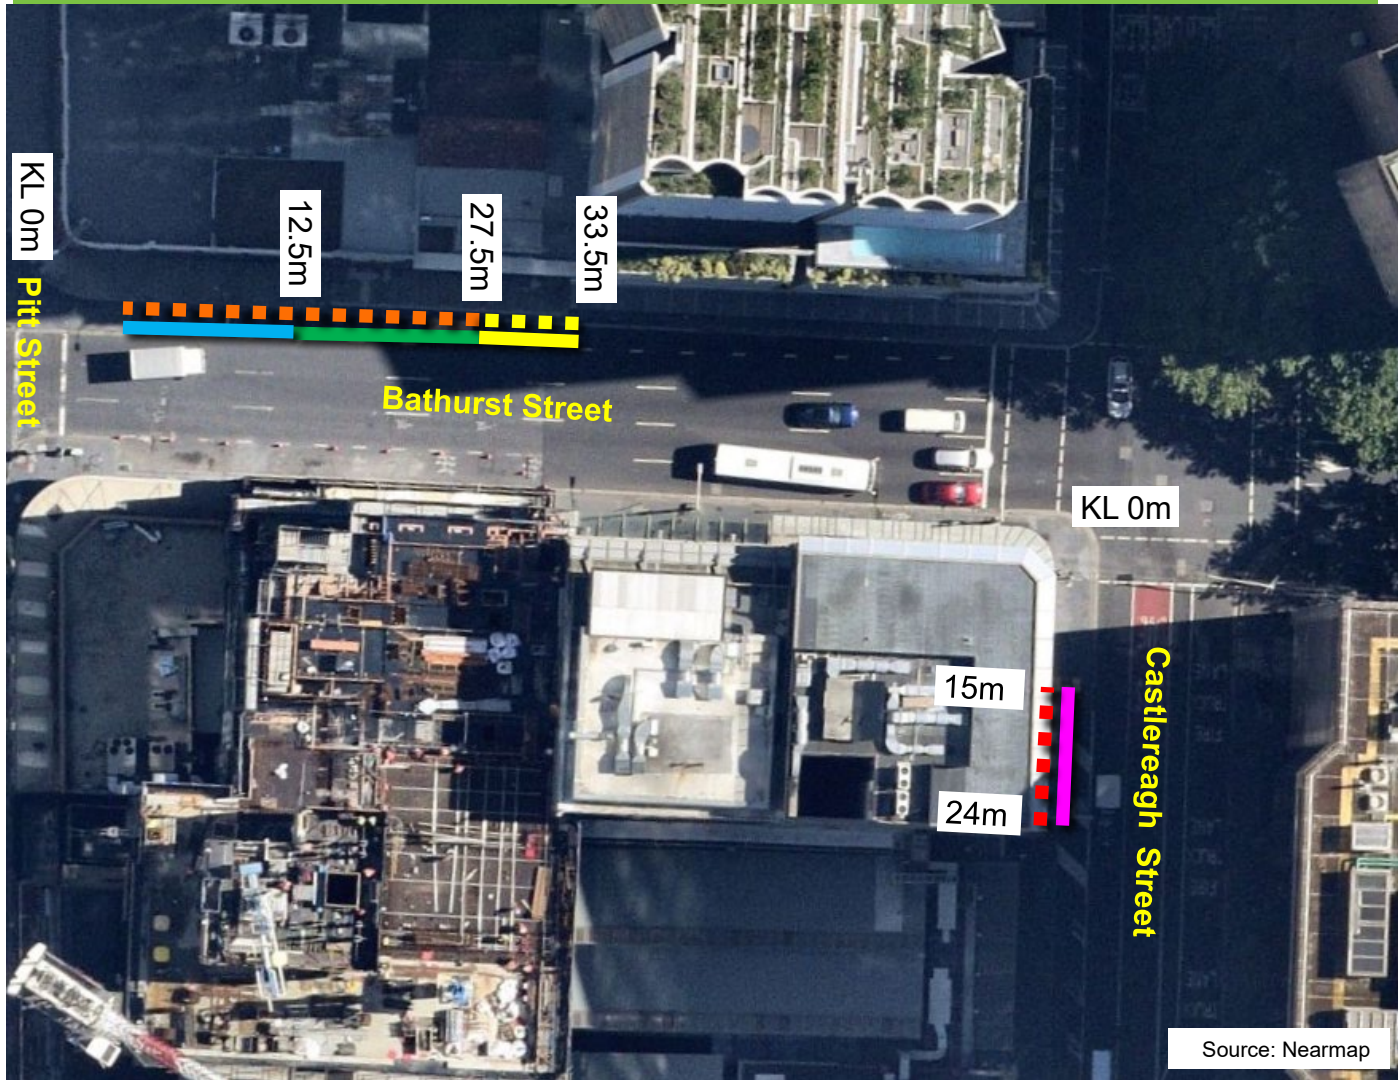

## Castlereagh Street and Bathurst Street Proposed Fire Brigade Parking Changes

### Existing

-  No Stopping 8am-6pm Mon-Fri Australia Post Vehicles Excepted  
4P Ticket 6pm-10pm Mon-Fri 8am-10pm Sat Sun & Public Holidays
-  No Parking
-  Loading Zone Ticket 7am-6pm Mon-Fri 7am-10am Sat  
4P Ticket 6pm-10pm Mon-Fri 10am-10pm Sat 8am-10pm Sun & Public Holidays

### Proposed

-  Loading Zone Ticket 6am-6pm Mon-Fri 6am-10am Sat  
4P Ticket 6pm-12Midnight Mon-Fri 10am-12Midnight Sat 8am-12Midnight Sun & Public Holidays
-  No Parking Fire Brigade Vehicles Excepted